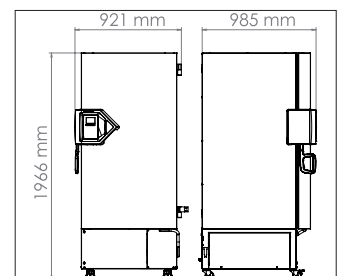

WORKING ENVIRONMENT WITH SMALL FOOTPRINT AND LOW NOISE LEVEL